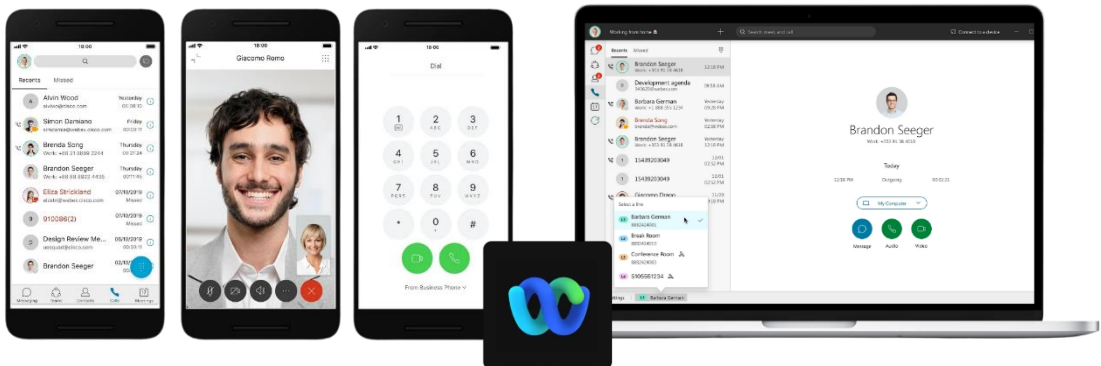

Offer for PHTCC Members

Savings up to 30% over traditional phone service plus additional PHTCC member discount

- Member discount includes 10% off Comwave phone + current in-market promo
- Access your business calls on your desk phone, smartphone and computer
- Unlimited US & Canada-wide calling
- Auto Attendant / Voicemail to Email / Team Messaging included
- Keep your existing phone numbers
- Feature rich phone service starting at less than \$32 after member discount
- Make internal calls with extension numbers, directory-based dialing
- Welcome callers with interactive voice response & personalized voice mailbox